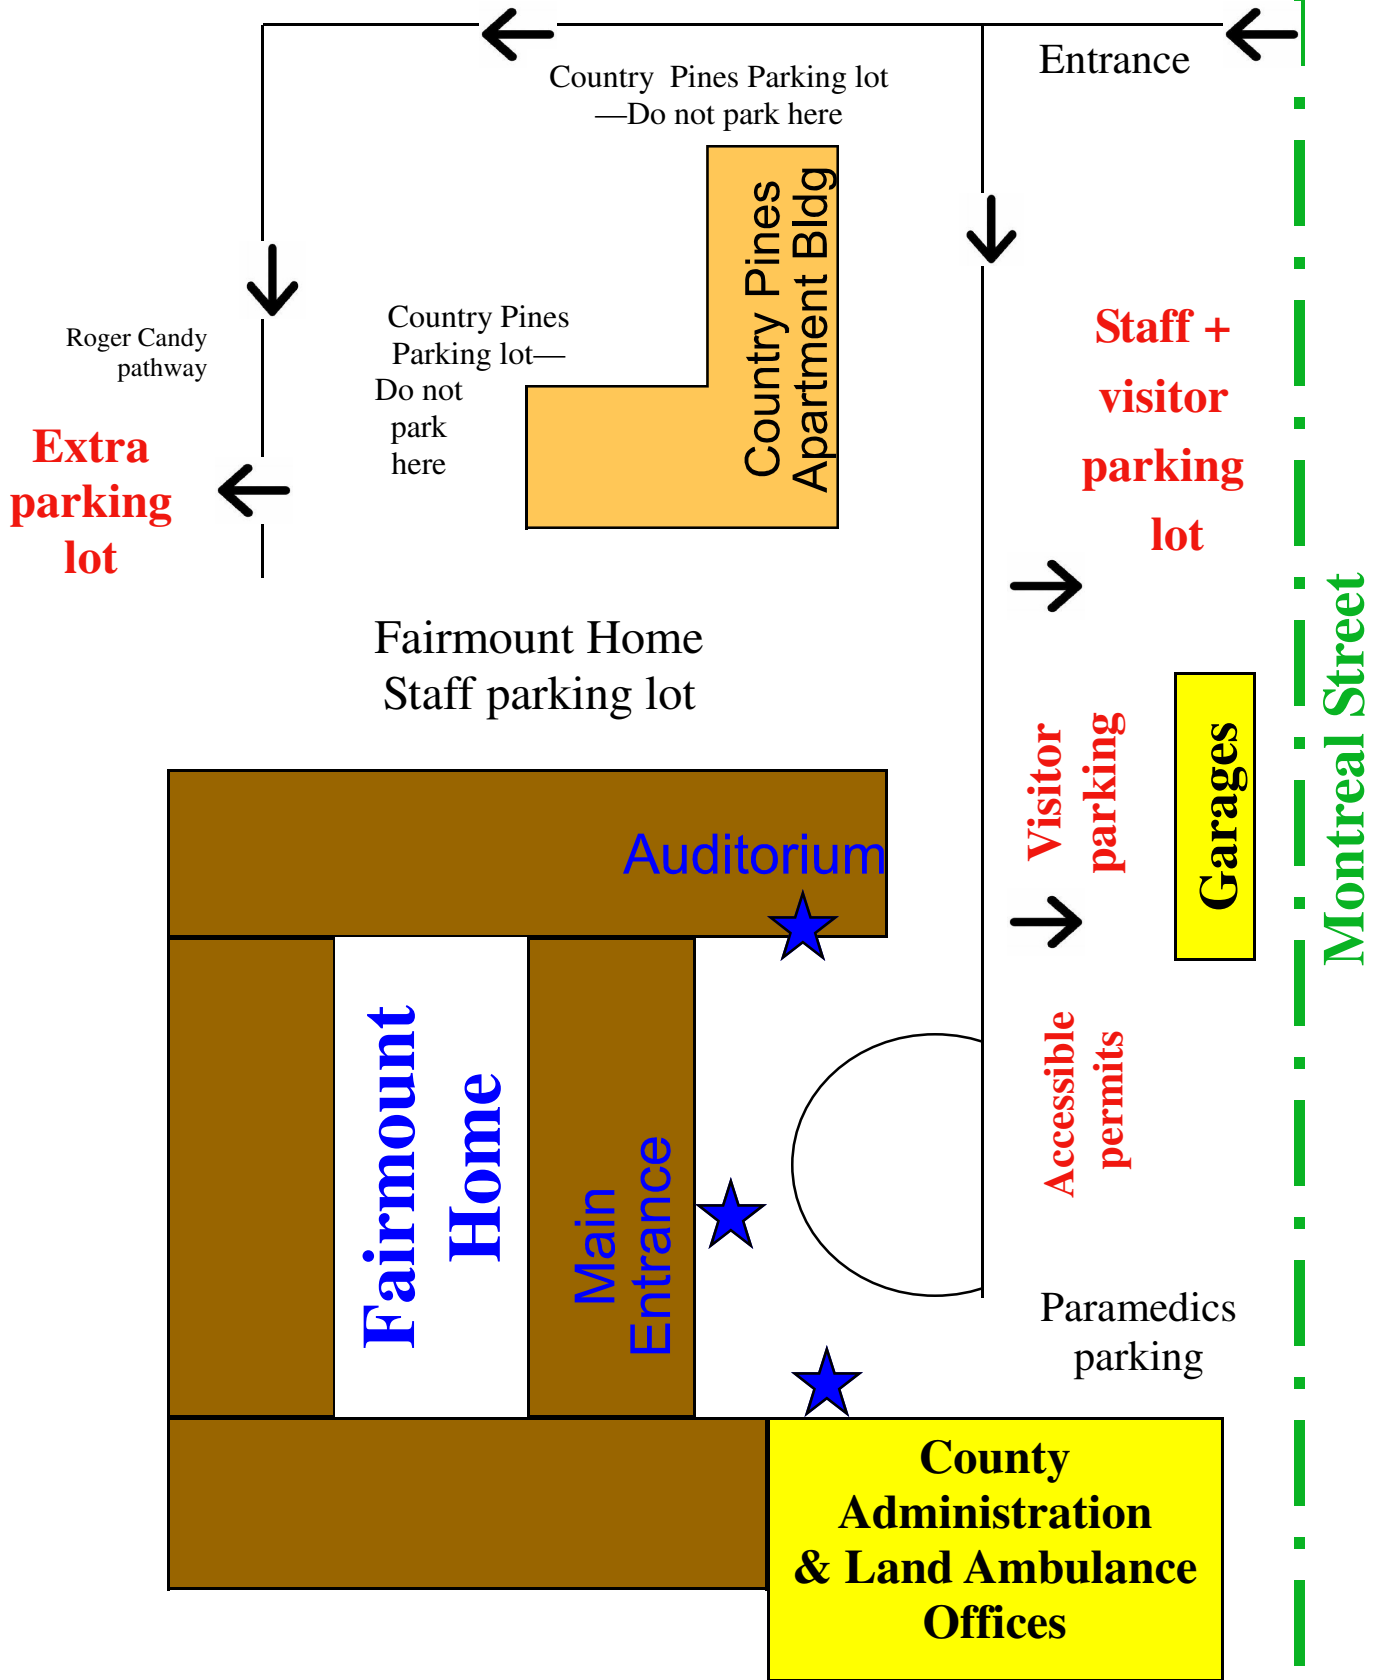

To Battersea

Unity Road

To Hwy #38

**Directions from the City of Kingston**

From the 401 take exit #619. Turn North and drive 5 minutes up the road. You will see Fairmount Home/ County of Frontenac on the left hand side of the road. The entrance is just past the Home.

To City of Kingston

★ Building entrances